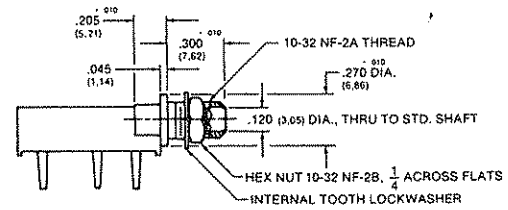

HOW TO ORDER THE MODEL 8 *

Models can be ordered from this specification sheet by stating:

Model Number **8 T000**

Color & Trademark Option
 T000 Spectrol Gold & Spectrol Trademark
 T001 Spectrol Gold & Customer Trademark
 T005 Spectrol Gold & No Trademark
 T006 Same as T000 Except No Clip
 T007 Same as T005 Except No Clip

Material: Glass filled nylon body with corrosion resistant stainless steel blades.

HOW TO ORDER THE MODEL 9 *

For 3/4" Rectangular Trimmers
 (Spectrol Model 43)
9-43 PG Glue on Bushing

Trimmer not included.

For 1-1/4" Rectangular Trimmers
 (Spectrol Models 40 and 70)
9-70 PG Glue on Bushing
9-70 PR Rivet on Bushing

Trimmer not included.

* Standard Distributor Product

4051 Greystone Drive
 Ontario, California 91761
 (909) 923-3313 • FAX: (909) 923-6765