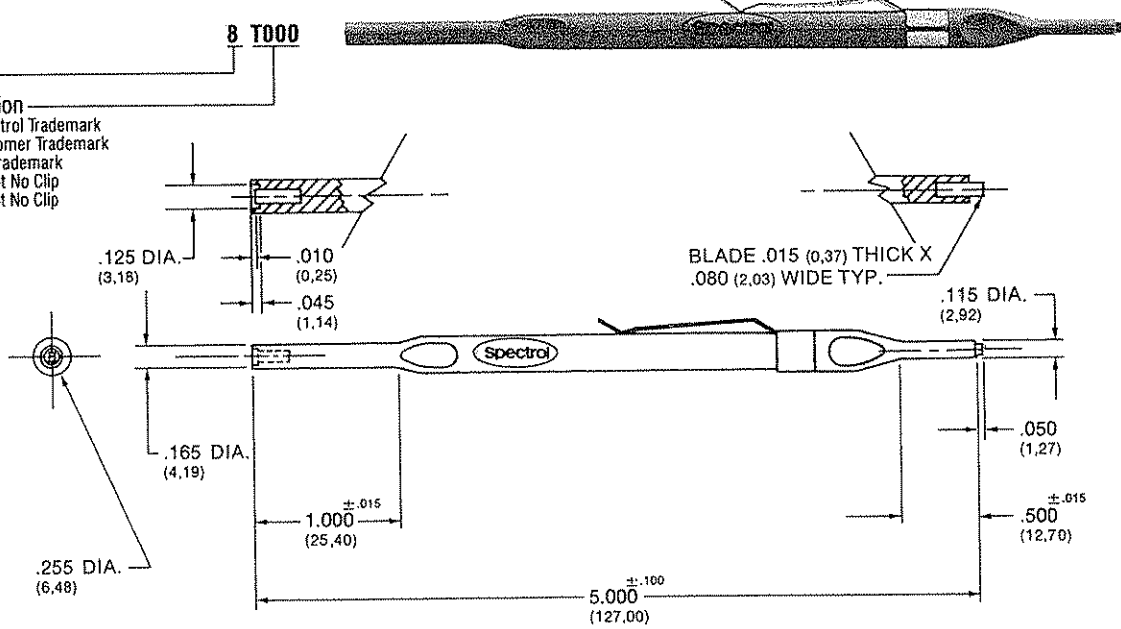

HOW TO ORDER THE MODEL 8 *

Models can be ordered from this specification sheet by stating:

Model Number **8 T000**

Color & Trademark Option
 T000 Spectrol Gold & Spectrol Trademark
 T001 Spectrol Gold & Customer Trademark
 T005 Spectrol Gold & No Trademark
 T006 Same as T000 Except No Clip
 T007 Same as T005 Except No Clip

Material: Glass filled nylon body with corrosion resistant stainless steel blades.

HOW TO ORDER THE MODEL 9 *

For 3/4" Rectangular Trimmers
 (Spectrol Model 43)
9-43 PG Glue on Bushing

Trimmer not included.

For 1-1/4" Rectangular Trimmers
 (Spectrol Models 40 and 70)
9-70 PG Glue on Bushing
9-70 PR Rivet on Bushing

Trimmer not included.

* Standard Distributor Product

4051 Greystone Drive
 Ontario, California 91761
 (909) 923-3313 • FAX: (909) 923-6765