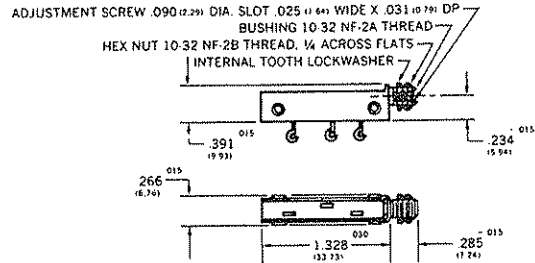

HOW TO ORDER THE MODEL 8 *

Models can be ordered from this specification sheet by stating:

Model Number **8 T000**

Color & Trademark Option
 T000 Spectrol Gold & Spectrol Trademark
 T001 Spectrol Gold & Customer Trademark
 T005 Spectrol Gold & No Trademark
 T006 Same as T000 Except No Clip
 T007 Same as T005 Except No Clip

Material: Glass filled nylon body with corrosion resistant stainless steel blades.

HOW TO ORDER THE MODEL 9 *

For 3/4" Rectangular Trimmers
 (Spectrol Model 43)
9-43 PG Glue on Bushing

Trimmer not included.

For 1-1/4" Rectangular Trimmers
 (Spectrol Models 40 and 70)
9-70 PG Glue on Bushing
9-70 PR Rivet on Bushing

Trimmer not included.

* Standard Distributor Product

4051 Greystone Drive
 Ontario, California 91761
 (909) 923-3313 • FAX: (909) 923-6765