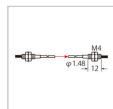

Product Number **FT-42S**

Part Number **FT-42S**

Product **Thru-beam type Fiber**

Details **Sleeve type Fiber**

Product name **Sleeve Fiber**