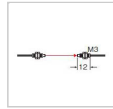

Product Number **FT-30**

Part Number **FT-30**

Product **Thru-beam type Fiber**

Details **Super Quality Fiber**

Product name **Super Quality Fiber**