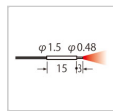

Product Number **FD-E13**

Part Number **FD-E13**

Product **Reflective type Fiber**

Details **Cylindrical Type Fiber**

Product name **Sleeve Fiber**