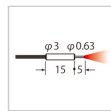

Product Number **FD-E23**

Part Number **FD-E23**

Product **Reflective type Fiber**

Details **Cylindrical Type Fiber**

Product name **Sleeve Fiber**