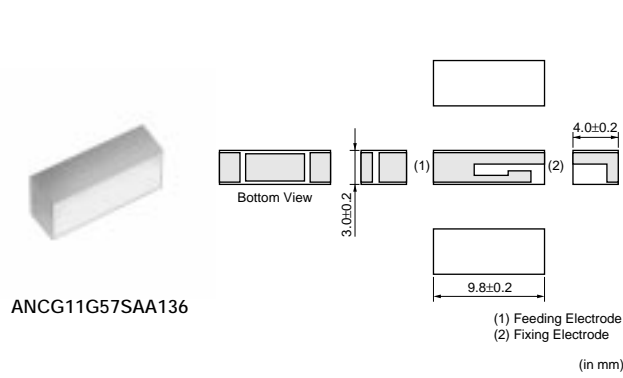

● ANC Series

Part Number	Fo (MHz)	Bandwidth (MHz)	VSWR (max.)
ANCG11G57SAA136	1575	2	3.0
ANCG11G57SAA137	1575	2	3.0
ANCG11G57SAA146	1575	2	3.5
ANCG11G57SAA160	1575	2	3.5
ANCG12G44SAA145	2442	84	4.0
ANCG12G44SAA148	2442	84	4.0
ANCV11G57SAA128	1575	2	3.0
ANCV11G57SAA144	1575	2	3.5

ANC series are available on ground plane. Please contact us for detail specifications.

△Note • This PDF catalog is downloaded from the website of Murata Manufacturing co., Ltd. Therefore, it's specifications are subject to change or our products in it may be discontinued without advance notice. Please check with our sales representatives or product engineers before ordering.
• This PDF catalog has only typical specifications because there is no space for detailed specifications. Therefore, please approve our product specifications or transact the approval sheet for product specifications before ordering.