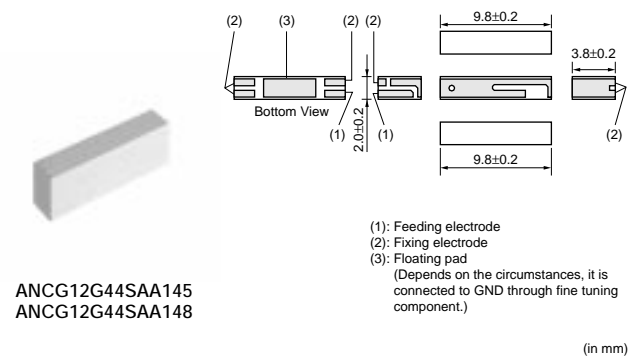

● ANC Series

Part Number	Fo (MHz)	Bandwidth (MHz)	VSWR (max.)
ANCG11G57SAA136	1575	2	3.0
ANCG11G57SAA137	1575	2	3.0
ANCG11G57SAA146	1575	2	3.5
ANCG11G57SAA160	1575	2	3.5
ANCG12G44SAA145	2442	84	4.0
ANCG12G44SAA148	2442	84	4.0
ANCV11G57SAA128	1575	2	3.0
ANCV11G57SAA144	1575	2	3.5

ANC series are available on ground plane. Please contact us for detail specifications.

△Note • This PDF catalog is downloaded from the website of Murata Manufacturing co., Ltd. Therefore, it's specifications are subject to change or our products in it may be discontinued without advance notice. Please check with our sales representatives or product engineers before ordering.
• This PDF catalog has only typical specifications because there is no space for detailed specifications. Therefore, please approve our product specifications or transact the approval sheet for product specifications before ordering.