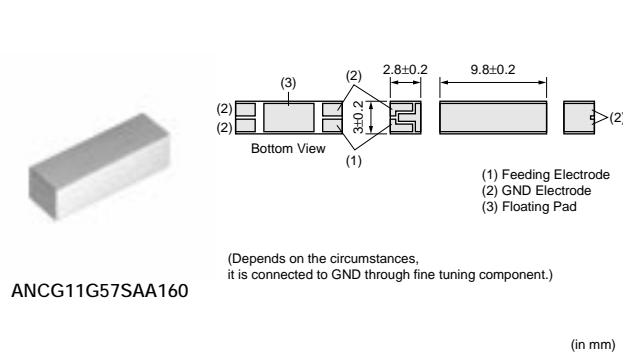

● ANC Series

Part Number	Fo (MHz)	Bandwidth (MHz)	VSWR (max.)
ANCG11G57SAA136	1575	2	3.0
ANCG11G57SAA137	1575	2	3.0
ANCG11G57SAA146	1575	2	3.5
ANCG11G57SAA160	1575	2	3.5
ANCG12G44SAA145	2442	84	4.0
ANCG12G44SAA148	2442	84	4.0
ANCV11G57SAA128	1575	2	3.0
ANCV11G57SAA144	1575	2	3.5

ANC series are available on ground plane. Please contact us for detail specifications.

△Note • This PDF catalog is downloaded from the website of Murata Manufacturing co., Ltd. Therefore, it's specifications are subject to change or our products in it may be discontinued without advance notice. Please check with our sales representatives or product engineers before ordering.
• This PDF catalog has only typical specifications because there is no space for detailed specifications. Therefore, please approve our product specifications or transact the approval sheet for product specifications before ordering.