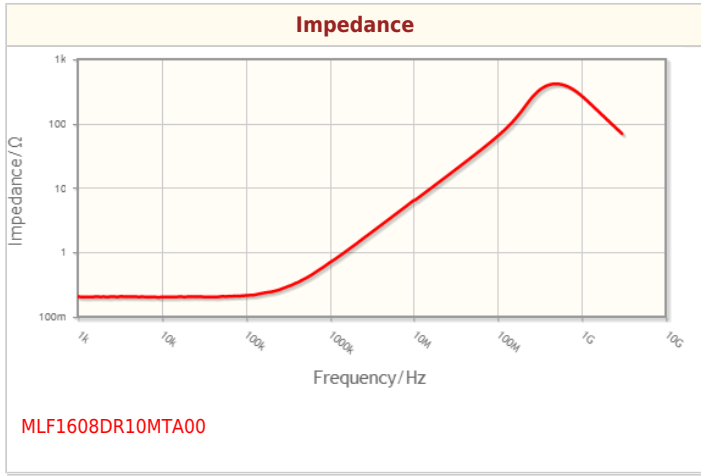

Characteristic Graphs(This is reference data, and does not guarantee the products characteristics.)

! Images are for reference only and show exemplary products.
! This PDF document was created based on the data listed on the TDK Corporation website.
! All specifications are subject to change without notice.