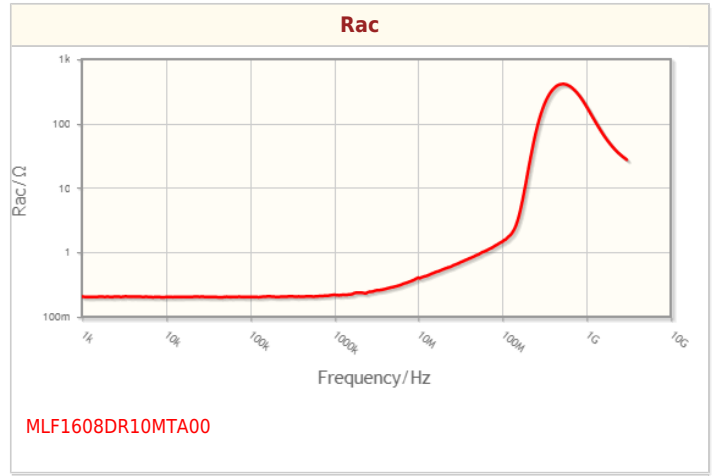

Characteristic Graphs(This is reference data, and does not guarantee the products characteristics.)

! Images are for reference only and show exemplary products.
! This PDF document was created based on the data listed on the TDK Corporation website.
! All specifications are subject to change without notice.