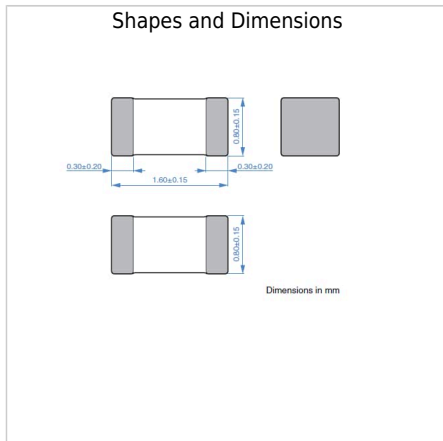

Associated Images

! Images are for reference only and show exemplary products.

! This PDF document was created based on the data listed on the TDK Corporation website.

! All specifications are subject to change without notice.

Copyright(c) TDK Corporation. All rights reserved.

Downloaded from Arrow.com