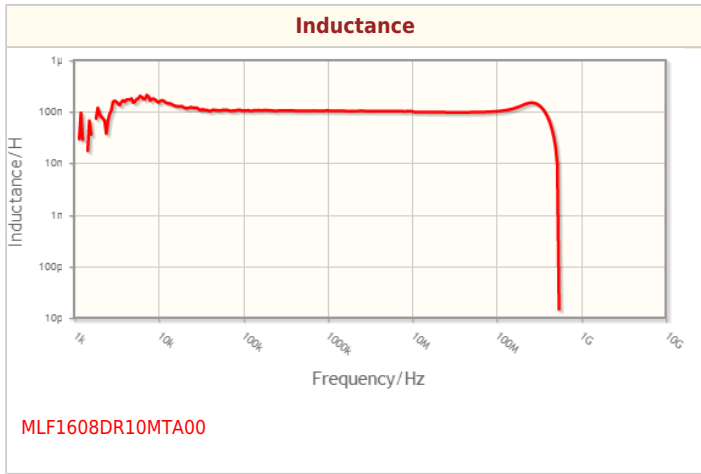

Characteristic Graphs(This is reference data, and does not guarantee the products characteristics.)

! Images are for reference only and show exemplary products.
! This PDF document was created based on the data listed on the TDK Corporation website.
! All specifications are subject to change without notice.