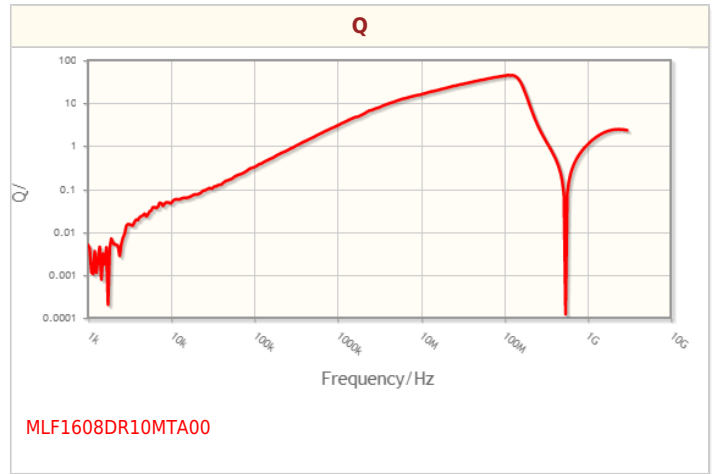

Characteristic Graphs(This is reference data, and does not guarantee the products characteristics.)

! Images are for reference only and show exemplary products.
! This PDF document was created based on the data listed on the TDK Corporation website.
! All specifications are subject to change without notice.