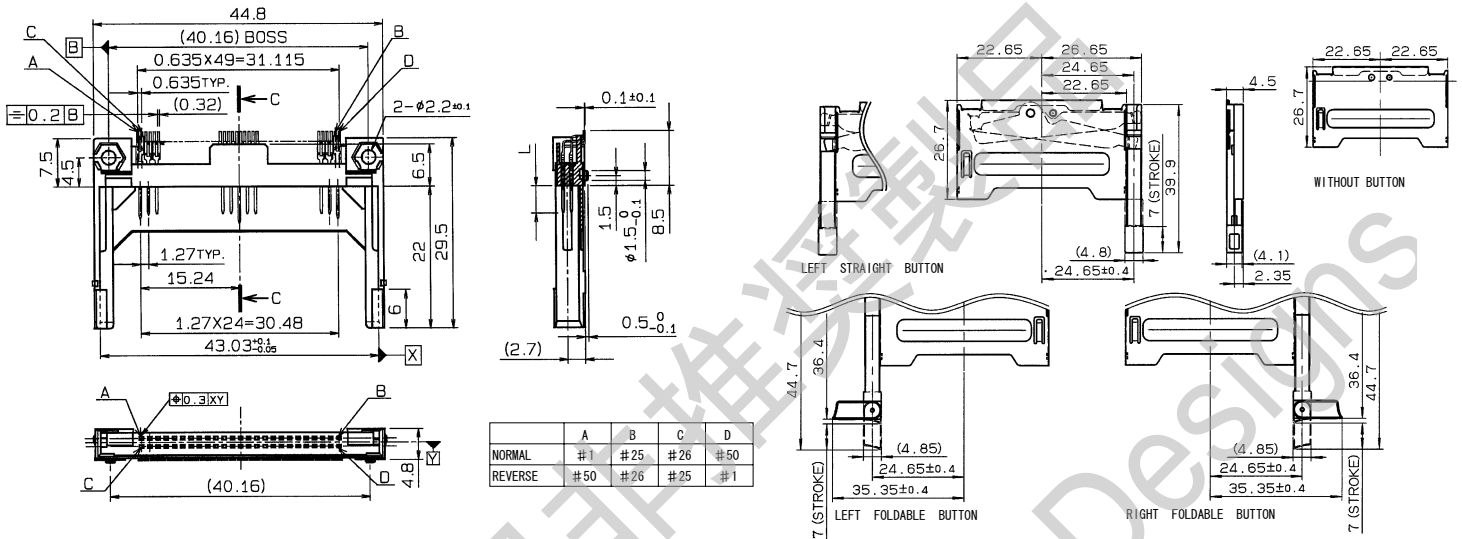

Compact Flash Memory Card Connectors

SERIES

5610

Type I Stand off H=0mm

● Connector

● Ejector