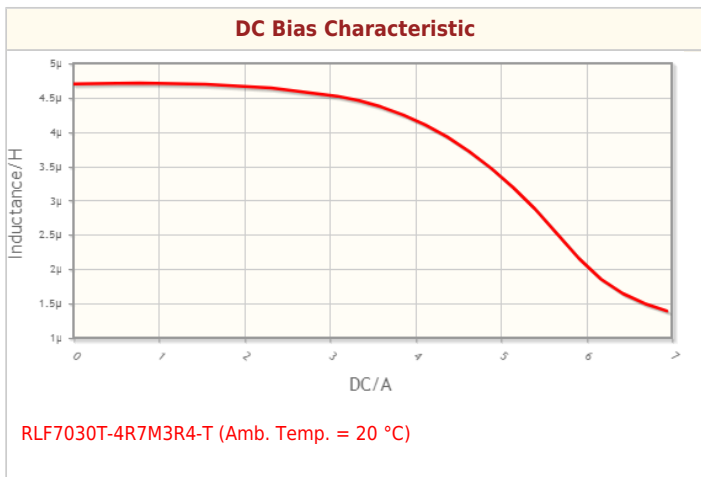

Characteristic Graphs(This is reference data, and does not guarantee the products characteristics.)

! Images are for reference only and show exemplary products.
! This PDF document was created based on the data listed on the TDK Corporation website.
! All specifications are subject to change without notice.