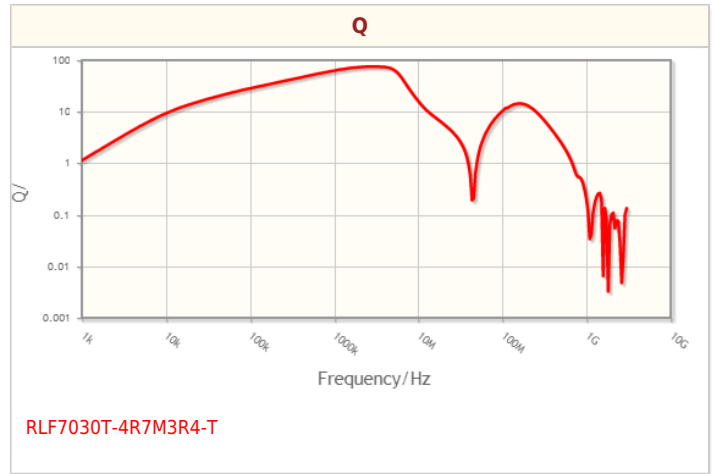

Characteristic Graphs(This is reference data, and does not guarantee the products characteristics.)

! Images are for reference only and show exemplary products.
! This PDF document was created based on the data listed on the TDK Corporation website.
! All specifications are subject to change without notice.