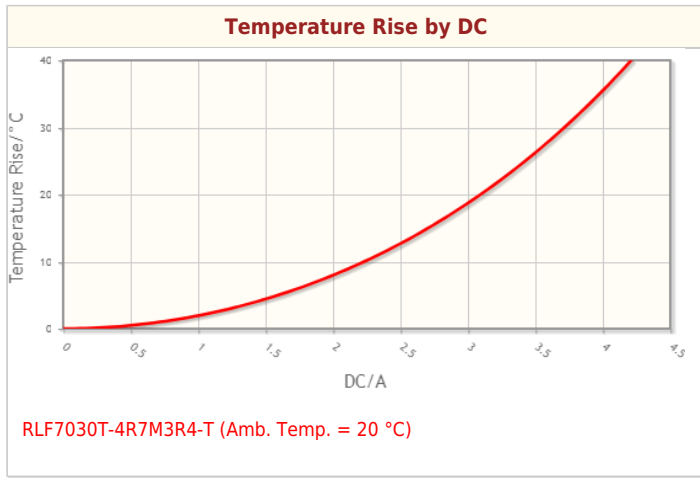

Characteristic Graphs(This is reference data, and does not guarantee the products characteristics.)

! Images are for reference only and show exemplary products.

! This PDF document was created based on the data listed on the TDK Corporation website.

! All specifications are subject to change without notice.

Copyright(c) TDK Corporation. All rights reserved.

Downloaded from [Arrow.com](https://www.arrow.com)