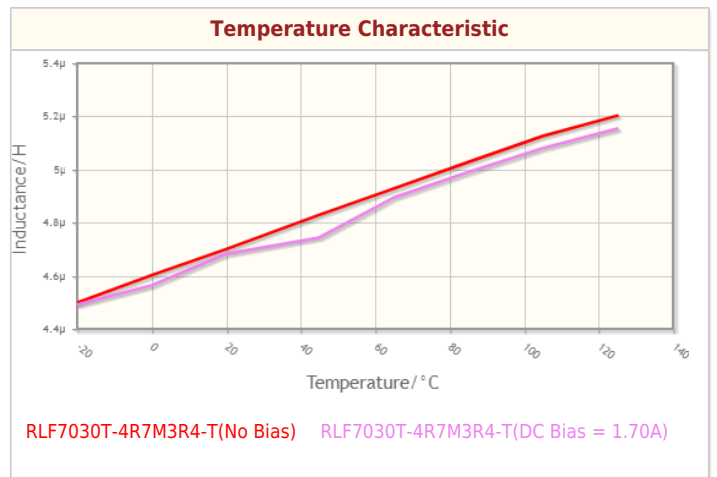

Characteristic Graphs(This is reference data, and does not guarantee the products characteristics.)

! Images are for reference only and show exemplary products.
! This PDF document was created based on the data listed on the TDK Corporation website.
! All specifications are subject to change without notice.