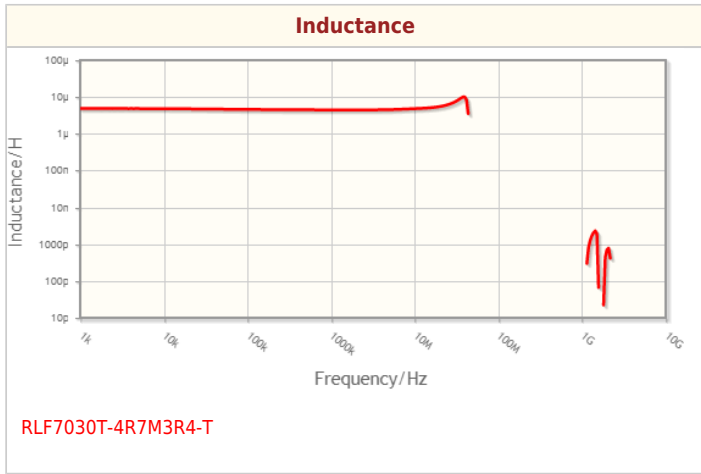

Characteristic Graphs(This is reference data, and does not guarantee the products characteristics.)

! Images are for reference only and show exemplary products.
! This PDF document was created based on the data listed on the TDK Corporation website.
! All specifications are subject to change without notice.