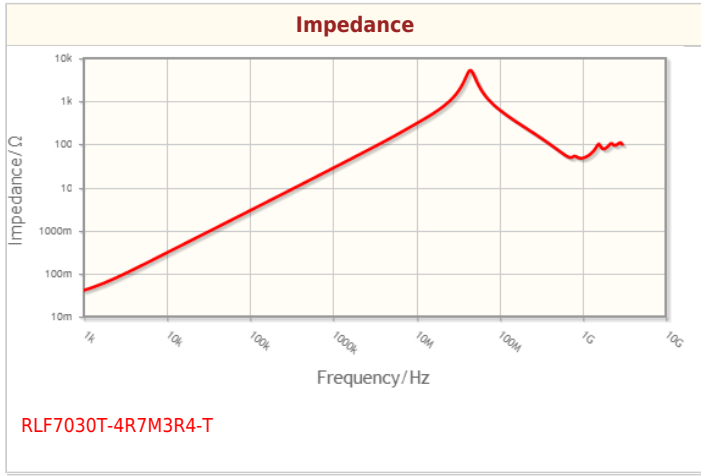

Characteristic Graphs(This is reference data, and does not guarantee the products characteristics.)

! Images are for reference only and show exemplary products.
! This PDF document was created based on the data listed on the TDK Corporation website.
! All specifications are subject to change without notice.