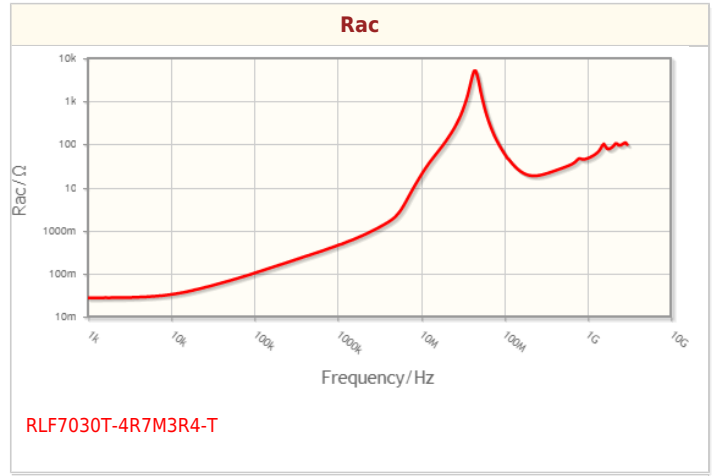

Characteristic Graphs(This is reference data, and does not guarantee the products characteristics.)

! Images are for reference only and show exemplary products.
! This PDF document was created based on the data listed on the TDK Corporation website.
! All specifications are subject to change without notice.