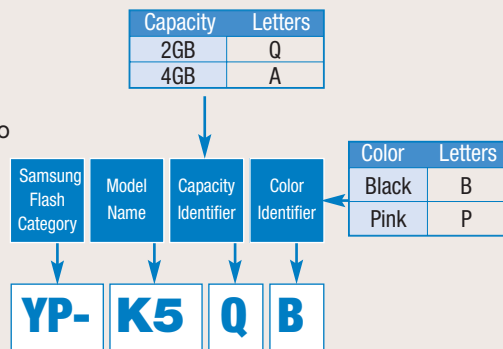

MP3-The most common format in the market. These files can have near-CD sound quality and are compatible with most digital audio players.

WMA-Microsoft's Windows Media Audio file. WMA delivers MP3-like sound quality with better compression. This helps improve download speeds.

DRM-Janus, WMA DRM10

This version of WMA allows for subscription services to provide unlimited downloads to the device.

FM Tuner-Auto preset scan in less than one minute. Adjustable FM sensitivity: - low - medium - high

Photo Viewer-Show JPEG slideshows while music is playing.

Alarm-

- Wake up to your music or to a built-in alarm sound.
- Custom snooze times.
- Set multiple alarms.
- Alarms work from the powered-off position.
- Recurrence settings:
  - Off
  - Once
  - Everyday
  - Monday - Friday
  - Monday - Saturday
  - Saturday - Sunday

Language Support

English, Korean, Japanese, Chinese, Italian, French, Spanish, German, Russian, Portuguese, Hungarian, Dutch, Polish, Swedish.

Preset EQ-5 modes

Normal, Vocal, Bass boost, 3D sound, Concert hall

Equalizer (DNSe)

Samsung's Proprietary Sound Effect "DNSe portable" is a revolutionary sound technology, providing rich, more natural effects and a true-to-life surround sound experience. DNSe surround sound provides a simulated surround effect for headphone users that is much closer to real sound.

Visual Effects

Capacity	Number of Songs	Hours of Play*
2GB	1000	60+
4GB	2000	120+

Specifications

PC application support: Samsung Media studio, Rhapsody, Napster, Yahoo

PC Interface: USB1.1, USB2.0

Output power: 10mW/CH

Speaker output: 750mW(L)+750mW(R), 8ohm

Recharging time: 3 hours (AC), 5 hours (USB)

Jacks: 24 pin, 3.5mm Earphone, 5V DC IN

OS compatibility

Windows XP or higher

Connectivity

USB 1.1, USB 2.0

Supplied accessories

Earphones, USB cable, installation CD

Net dimensions & weight (WxHxD)

Dimensions: 3.86" x .187" x .71"

Weight: 0.23 lbs.

Gift Box & Blister Pack dimensions (WxHxD)

Dimensions: 7.36" x 6.38" x 1.89"

Weight: 0.64 lbs.

Master Carton dimensions (WxHxD)

Dimensions: 15.75" x 12.99" x 9.06"

Weight: 8.82 lbs.

Order code

YP-K5JQB/XAA (2 GB)

YP-K5JAB/XAA (4 GB)

UPC

YP-K5JQB: 036725601758

YP-K5JAB: 036725601741

Screen images simulated.

Design and specifications are subject to change without notice. Non-metric weights and measurements are approximate.

©2006 Samsung Electronics America, Inc. All rights reserved. Samsung is a registered trademark of Samsung Electronics Co., Ltd.

All product and brand names are trademarks or registered trademarks of their respective companies. 806-SS Printed in USA