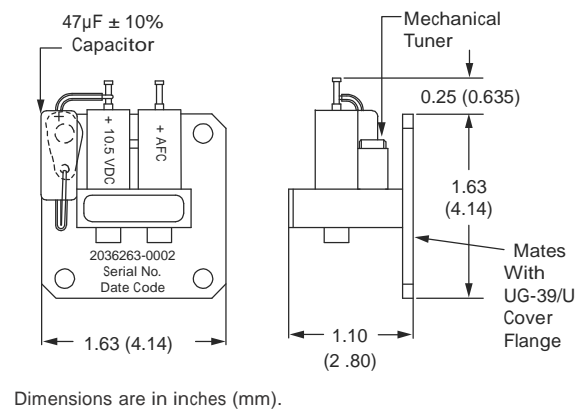

### Performance Characteristics

**MO87108 Series VCO**  
**Frequency and Power /Tuning Voltage**

**MO9070 Series VCO**  
**Frequency and Power /Tuning Voltage**

### MO87108

Dimensions are in inches (mm).

### MO87603B

Dimensions are in inches (mm).

**MO87827**

Dimensions are in inches.

**MO87828**

Dimensions are in inches.

**MO9070**

Dimensions are in inches.

**MO9405**

Dimensions are in inches.