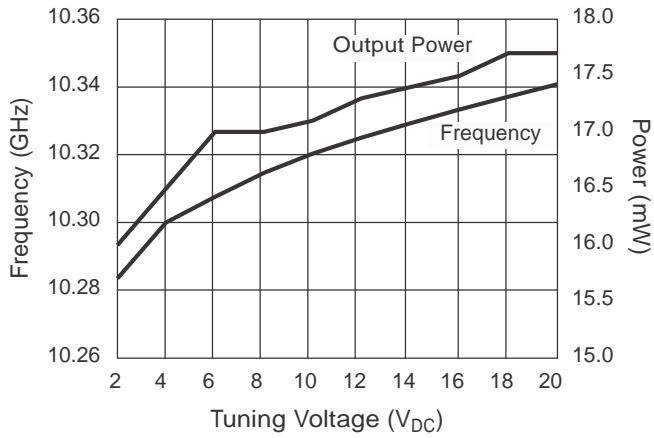

Performance Characteristics

MO87108 Series VCO
Frequency and Power /Tuning Voltage