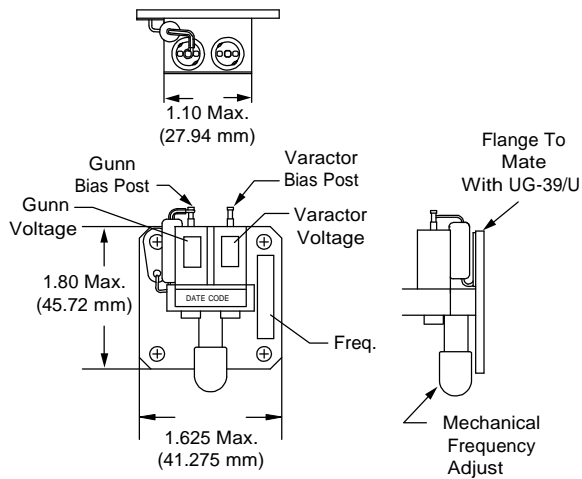

### Performance Characteristics

**MO87108 Series VCO**  
**Frequency and Power /Tuning Voltage**

**MO9070 Series VCO**  
**Frequency and Power /Tuning Voltage**

### MO87108

Dimensions are in inches (mm).

### MO87603B

Dimensions are in inches (mm).

**MO87827**

Dimensions are in inches.

**MO87828**

Dimensions are in inches.

**MO9070**

Dimensions are in inches.

**MO9405**

Dimensions are in inches.