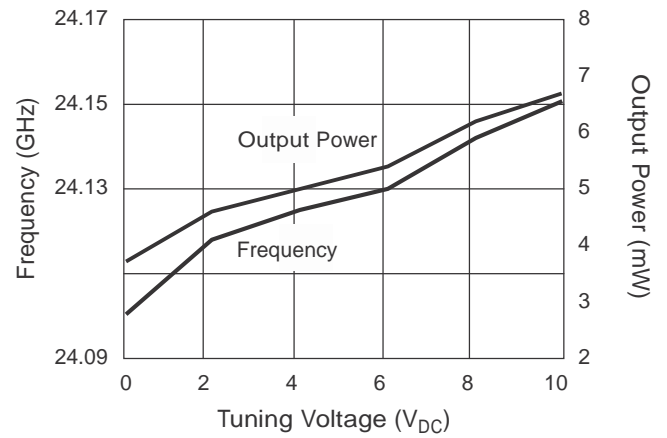

MO9070 Series VCO
Frequency and Power /Tuning Voltage