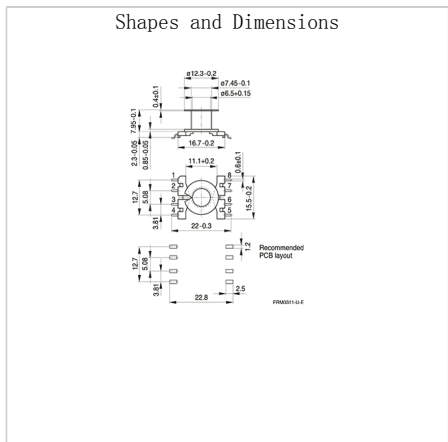

Associated Images

! Images are for reference only and show exemplary products.
! This PDF document was created based on the data listed on the TDK Corporation website.
! All specifications are subject to change without notice.