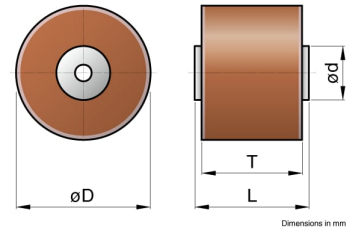

## 尺寸

D	30.00mm ±1.00mm
L	33.20mm ±1.00mm
T	29.20mm ±2.00mm
d	10.00mm ±0.50mm
螺纹规格	ISO M4